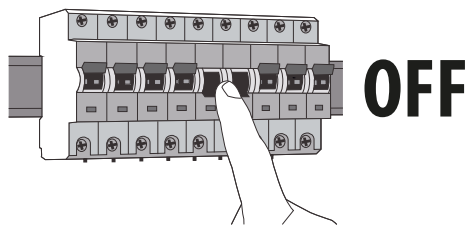

AZzardo®

LIGHTING

Product Name: JASON 2 WALL IP65 BK

Model: AZ5219

Product Name: JASON 2 WALL IP65 DGR

Model: AZ5220

Product Name: JASON 2 SQ WALL IP65 BK

Model: AZ5223

Product Name: JASON 2 SQ WALL IP65 DGR

Model: AZ5224

1